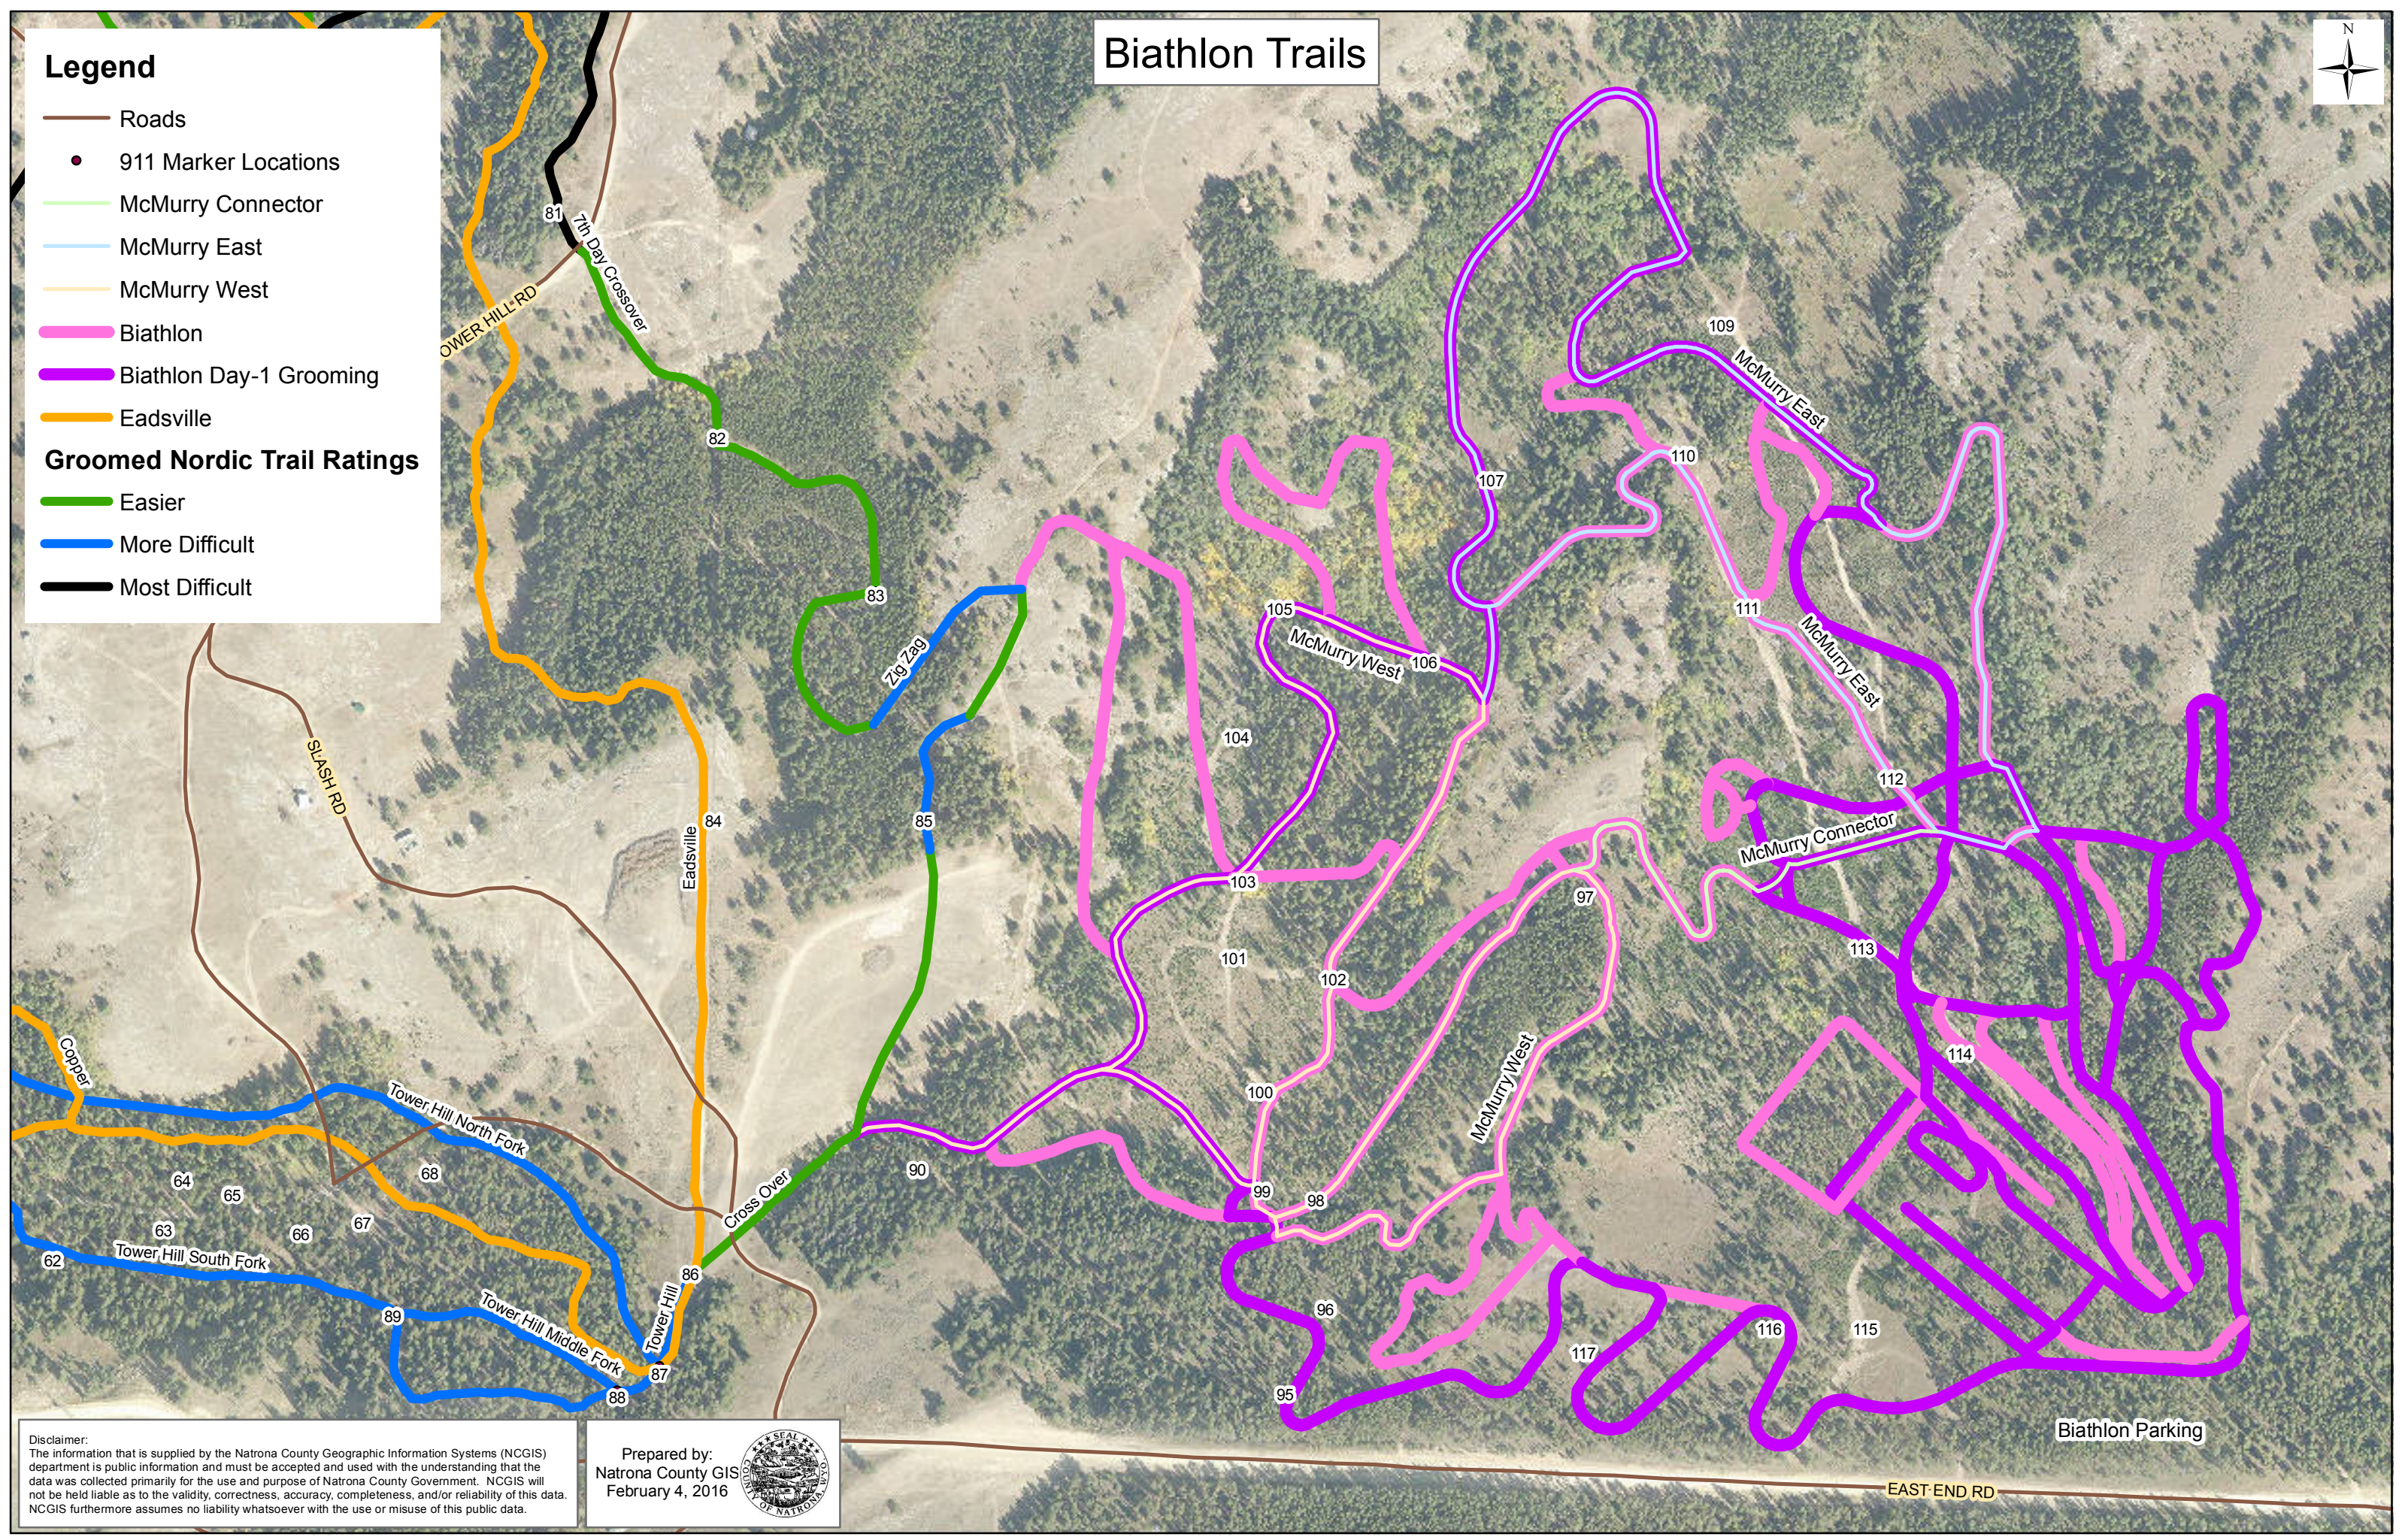

Biathlon Trails

Legend

- Roads
- 911 Marker Locations
- McMurry Connector
- McMurry East
- McMurry West
- Biathlon
- Biathlon Day-1 Grooming
- Eadsville

Groomed Nordic Trail Ratings

- Easier
- More Difficult
- Most Difficult

Disclaimer:
 The information that is supplied by the Natrona County Geographic Information Systems (NCGIS) department is public information and must be accepted and used with the understanding that the data was collected primarily for the use and purpose of Natrona County Government. NCGIS will not be held liable as to the validity, correctness, accuracy, completeness, and/or reliability of this data. NCGIS furthermore assumes no liability whatsoever with the use or misuse of this public data.

Prepared by:
 Natrona County GIS
 February 4, 2016