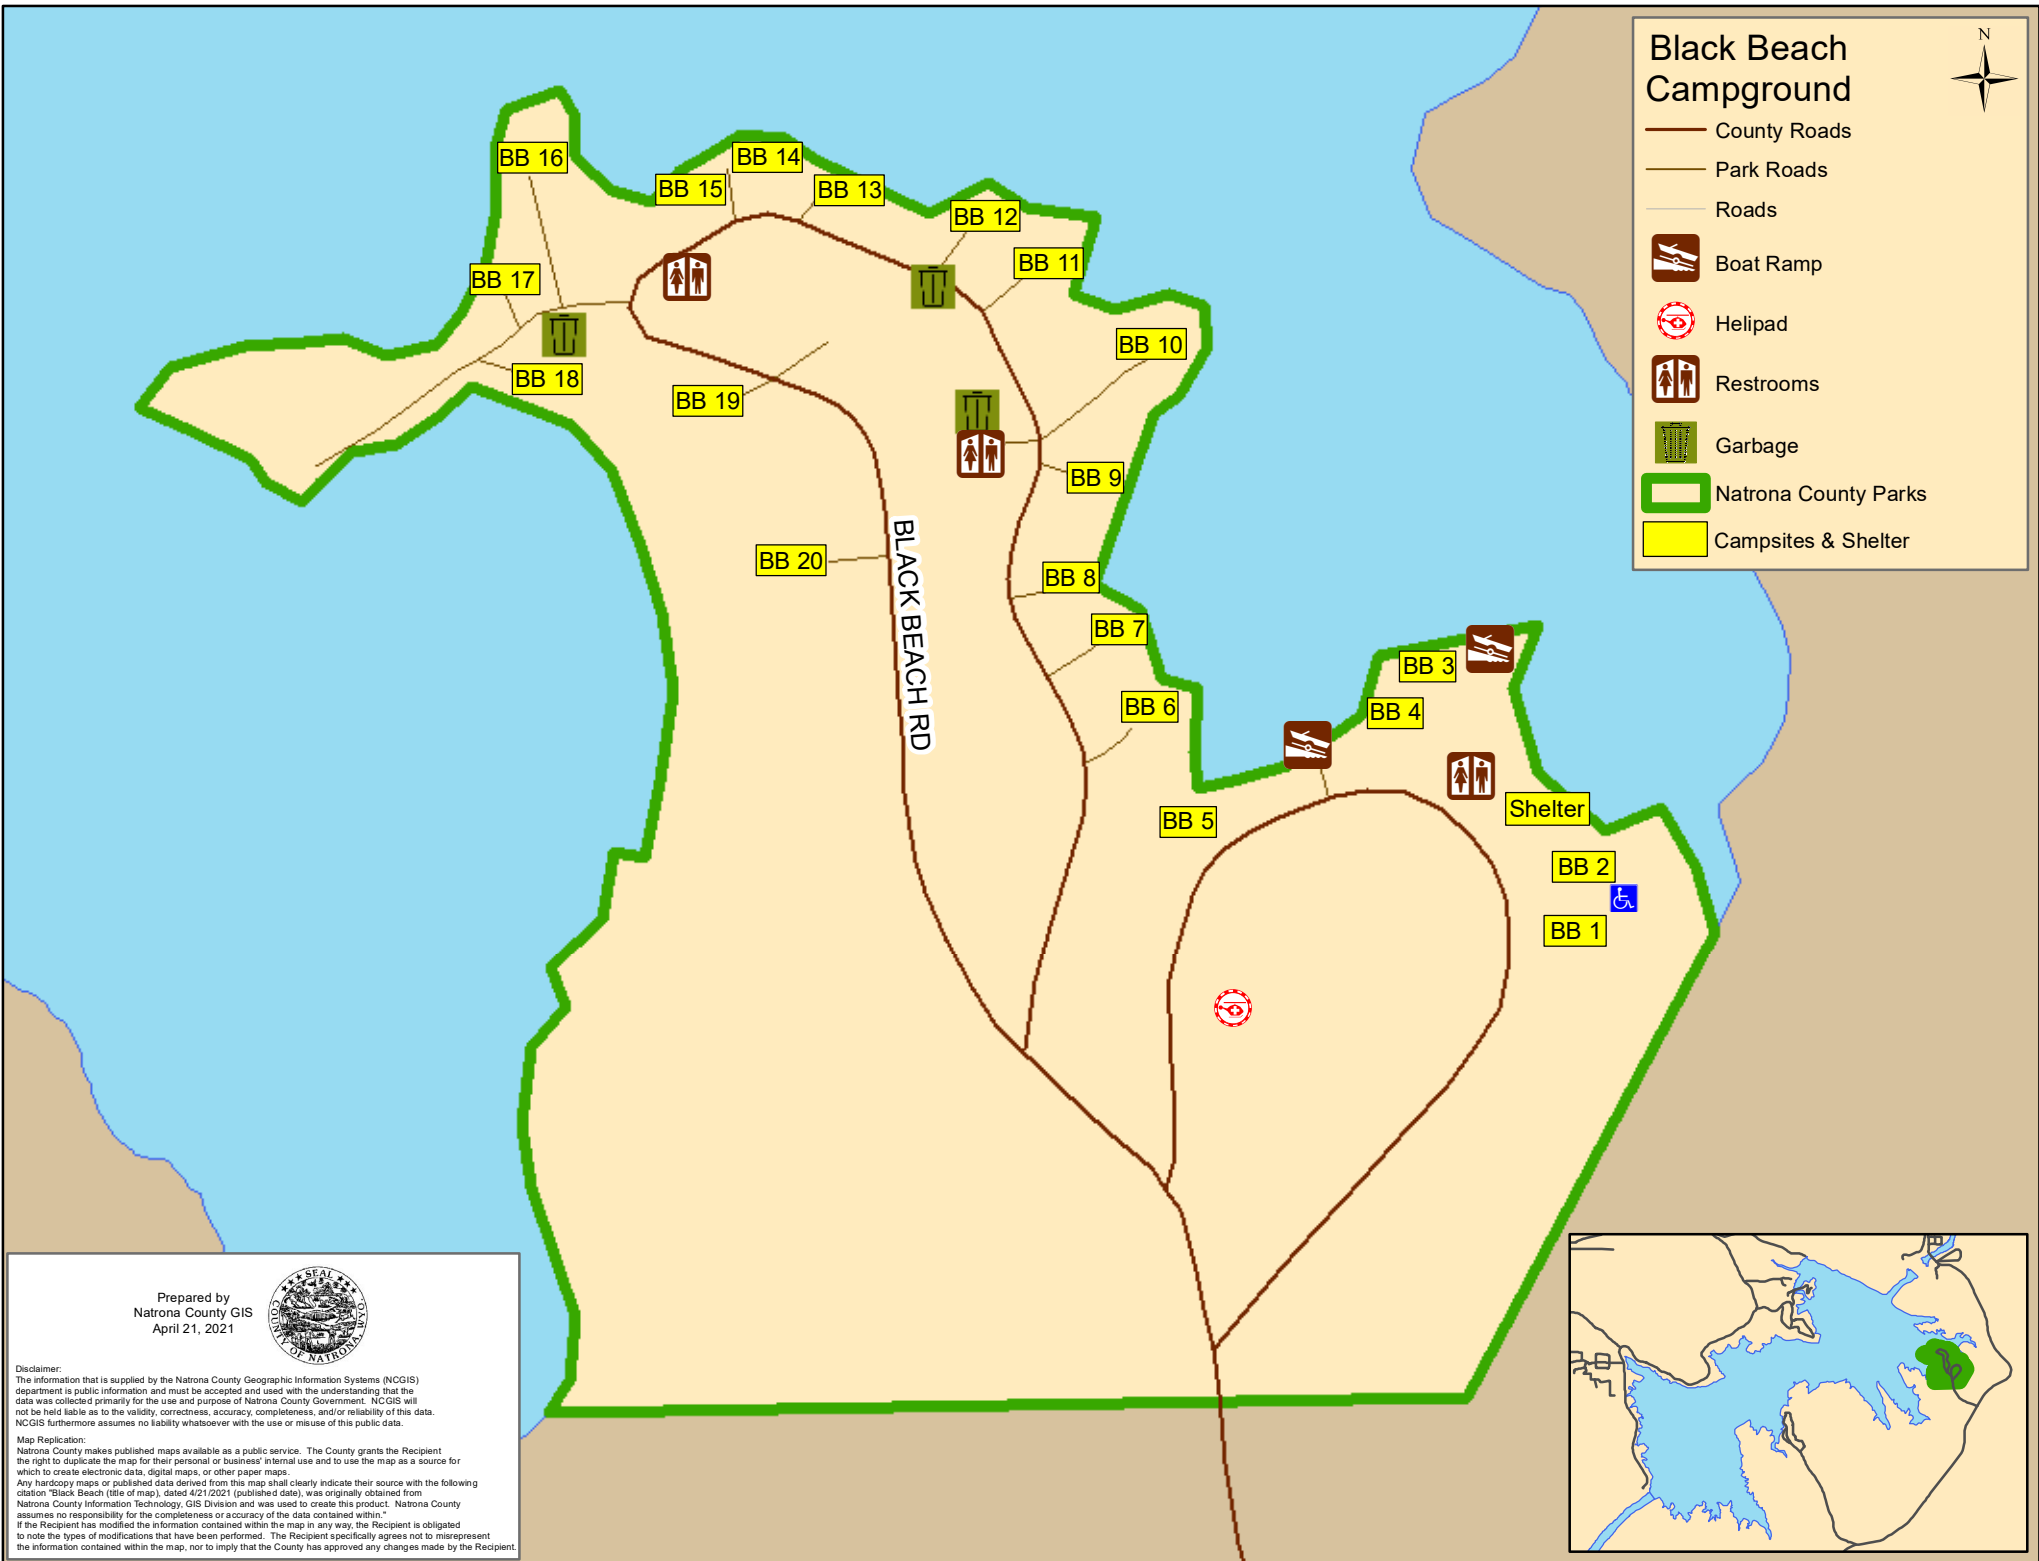

Black Beach Campground

- County Roads
- Park Roads
- Roads
- Boat Ramp
- Helipad
- Restrooms
- Garbage
- Natrona County Parks
- Campsites & Shelter

Prepared by
Natrona County GIS
April 21, 2021