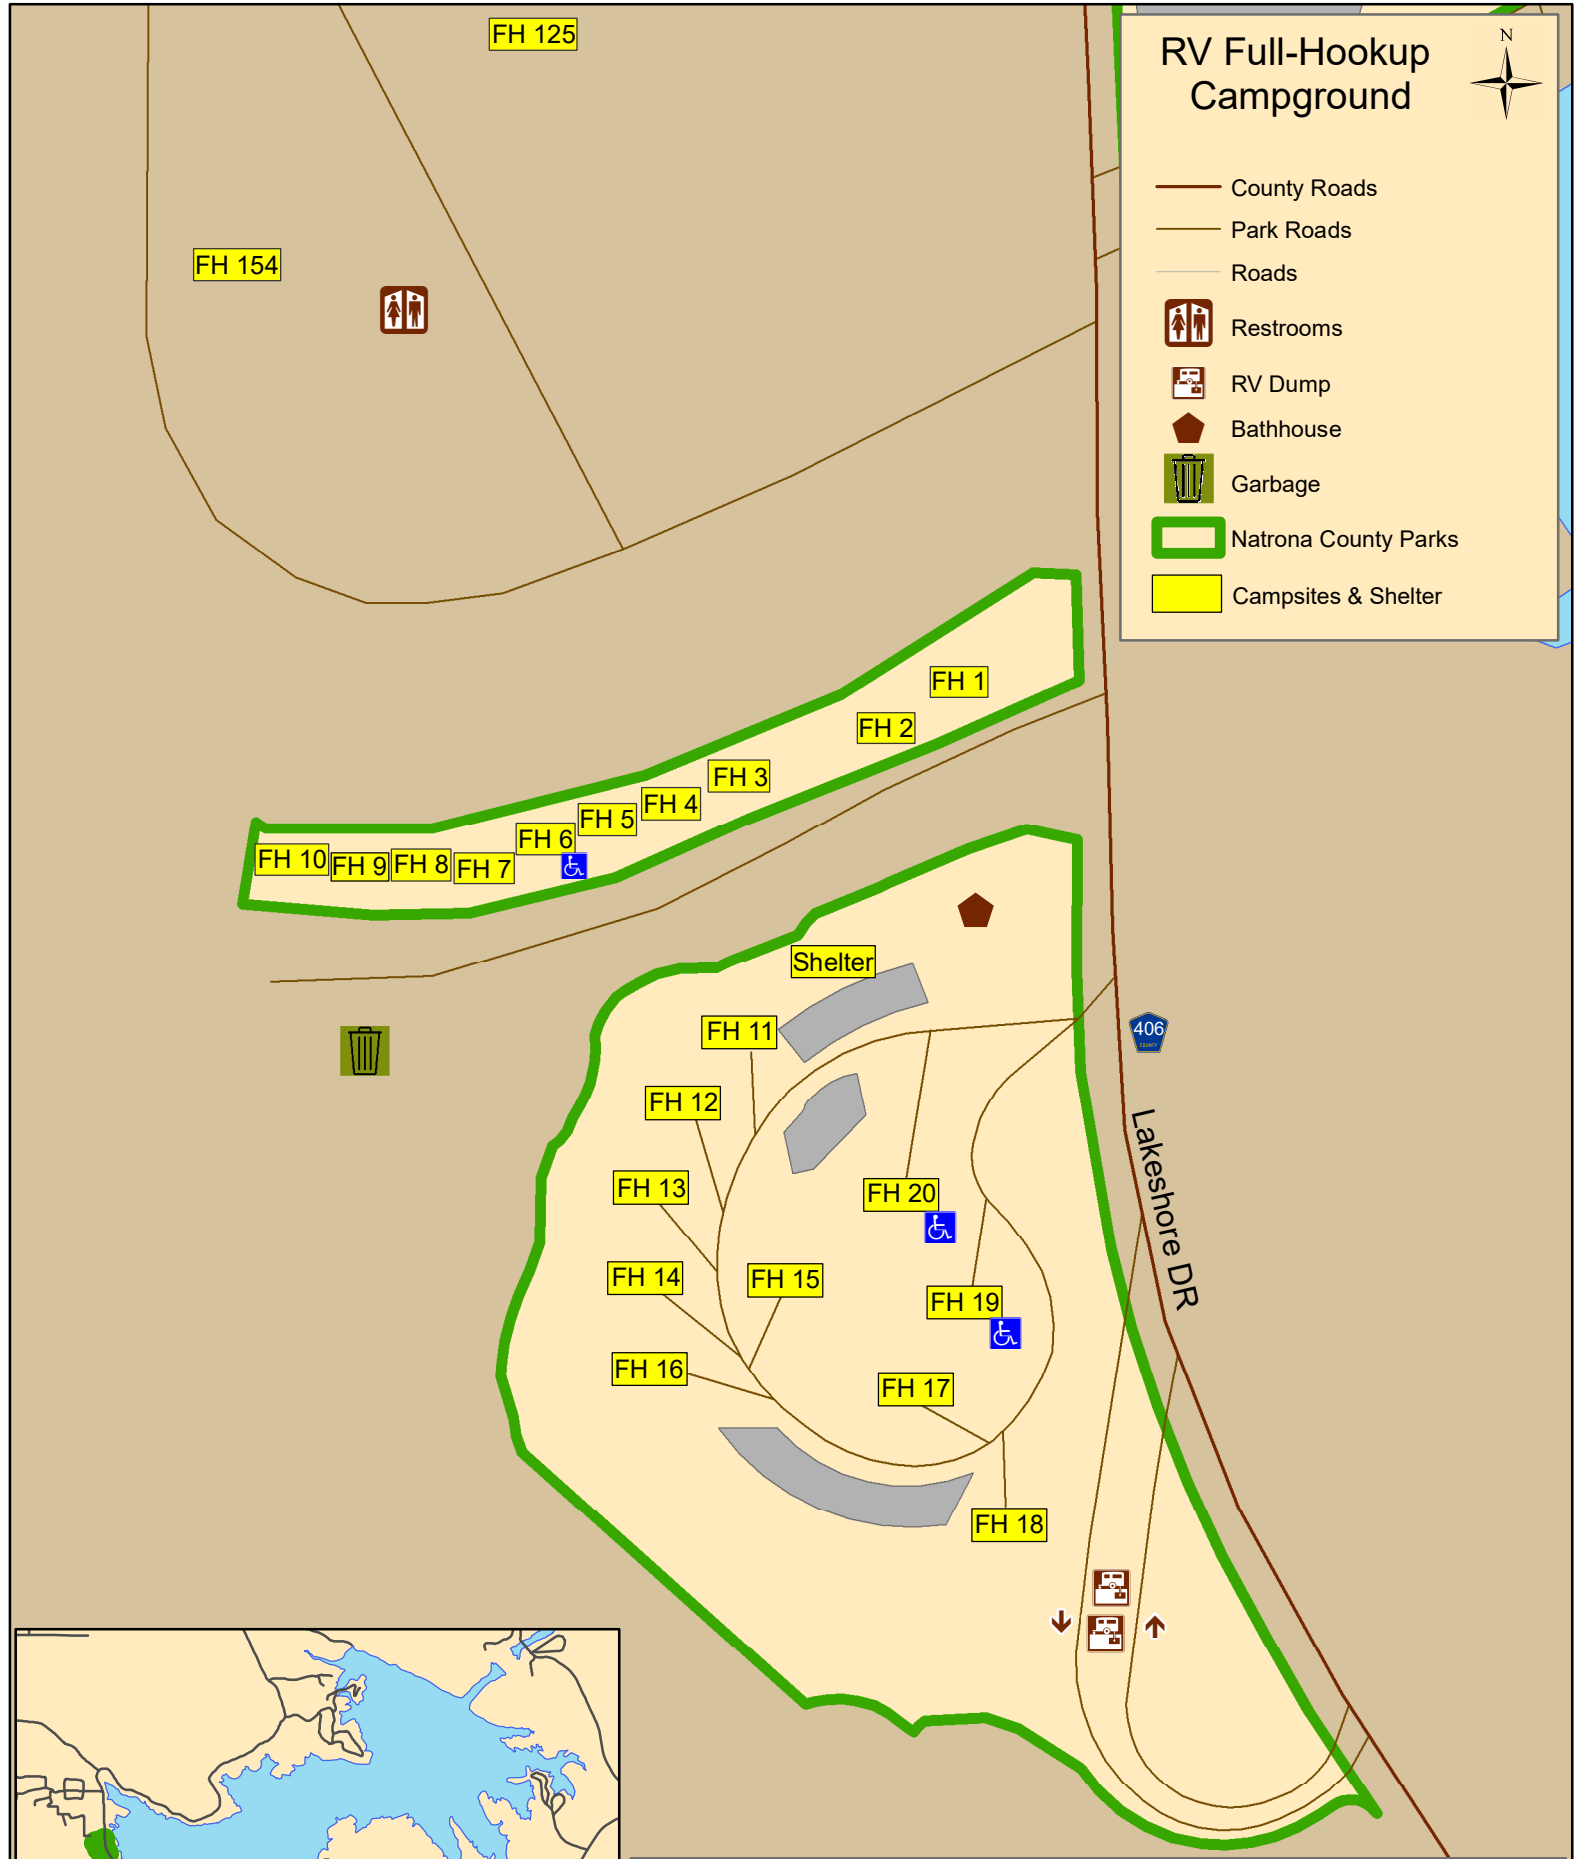

RV Full-Hookup Campground

- County Roads
- Park Roads
- Roads
- Restrooms
- RV Dump
- Bathhouse
- Garbage
- Natrona County Parks
- Campsites & Shelter

Prepared by
Natrona County GIS
February 24, 2022